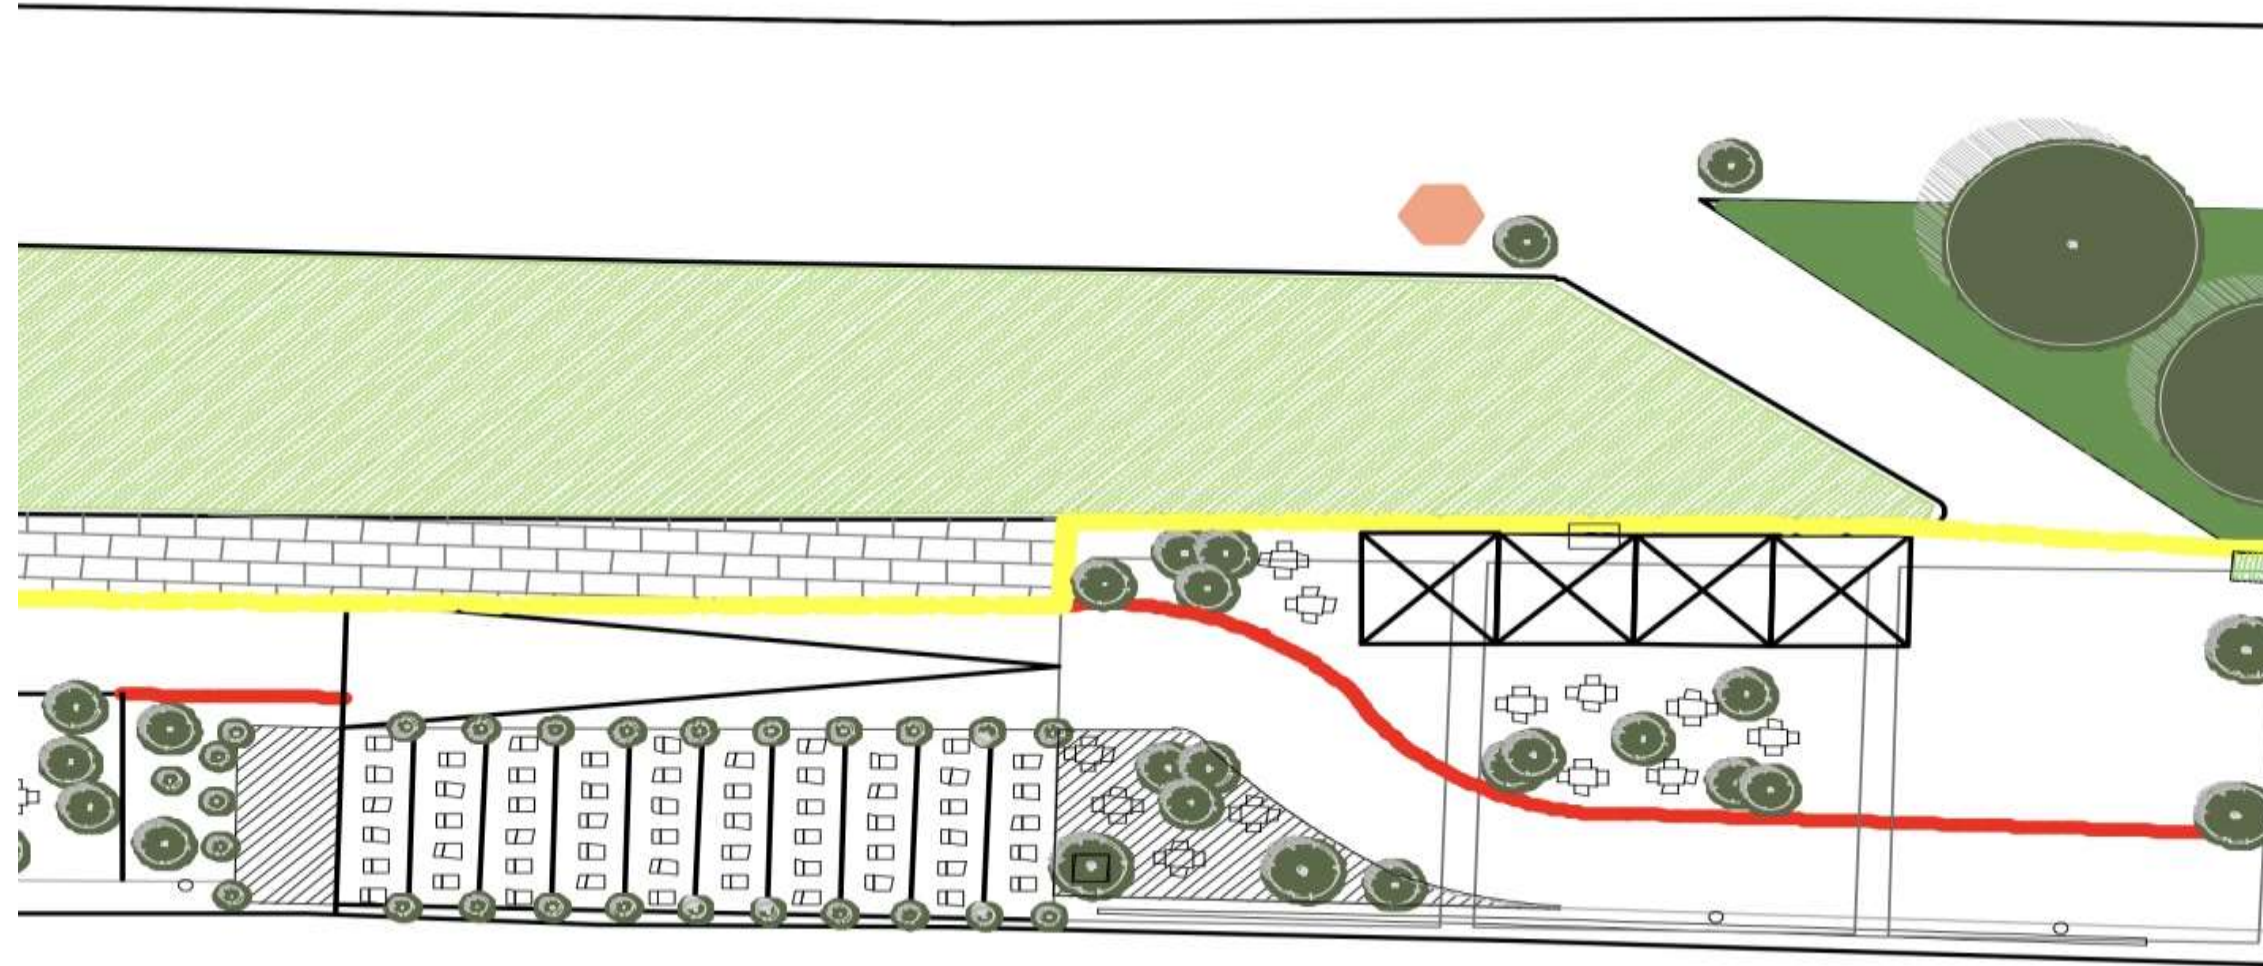

# Nuovo Cinema Milvio

Nuovo Cinema Milvio is the area of ParcoMilvio dedicated to the fascinating world of movies.

Located on the exclusive central area of the park with a unique theatre created among gorgeous plants and flowers, the wonderful programme of films and talks that will take place in the summer of 2021 every evening, will entertain spectators providing the opportunity to meet and to talk with famous actors and directors.

## Dimension and capacity

2.050 sqm

length: mt 160; width: min mt 11,3 e max mt 15,8

## Position

Close to the Herbaria area, NuovoCinemaMilvio is the space dedicated to the fascinating world of cinema, and to its talks and meetings.

From above the staircase, a fantastic view of Ponte Milvio is available as well as of the rest of ParcoMilvio.

## Main features

- driveway access, suitable also for disabled
- n.2 restaurants made up of n.3 e n.4 commercial modules of 16 sqm each and space for tables of respectively 250 sqm and 230 sqm
- theatre with 120 seats, with projection and audio system for the cinema